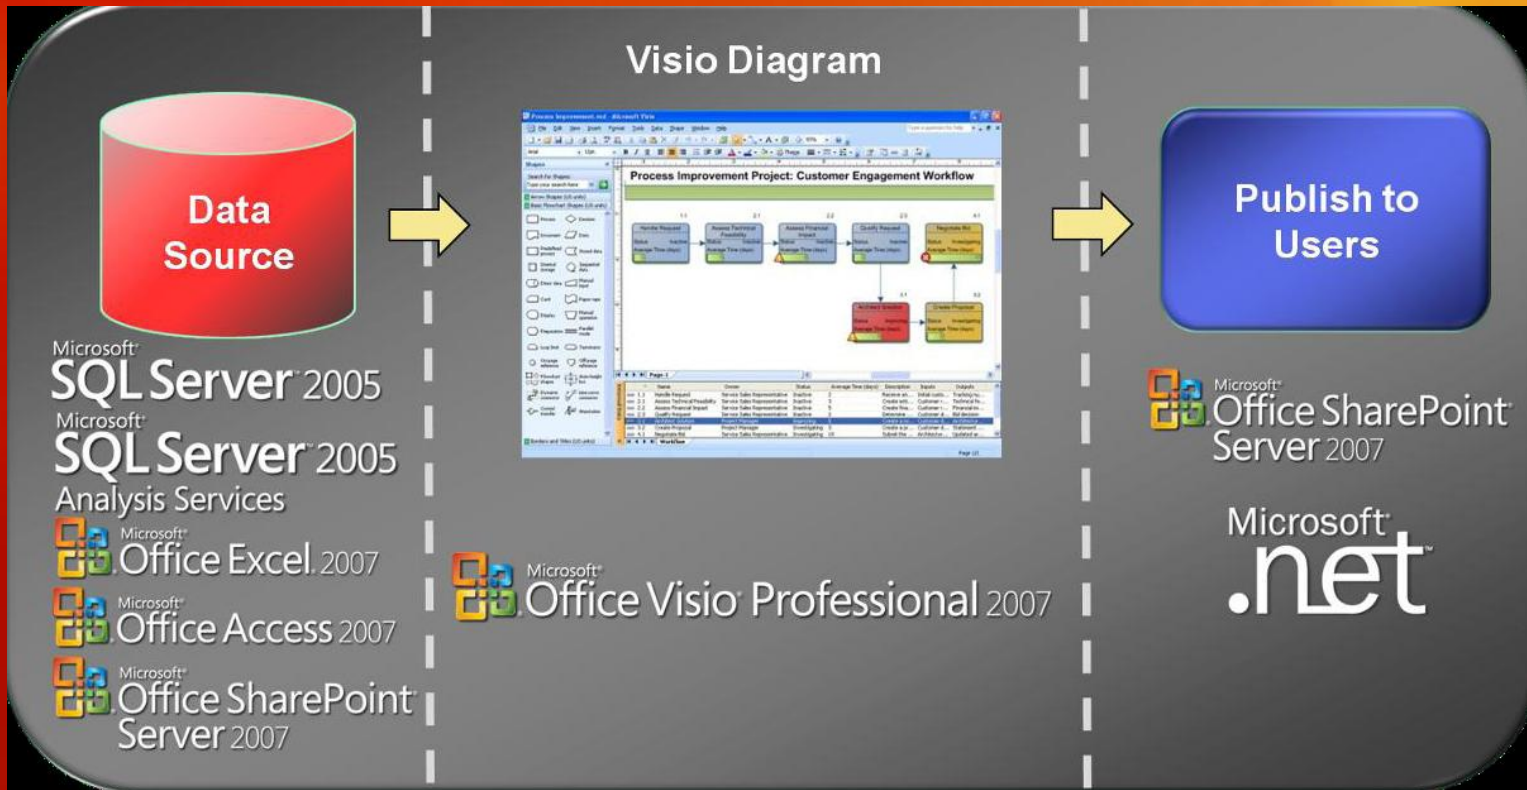

Contextual Data Visualization

Wann ist welches Tool sinnvoll?

Structured
Visualization

Microsoft
SQL Server 2005
Reporting Services

Microsoft
Office PerformancePoint
Server 2007

Contextual
Visualization

Microsoft
Microsoft® Virtual Earth™

Agenda

- **Datenvisualisierung mit Visio 2007**
- **Plan-B Visio Extensions for Sharepoint**
- **Zusammenfassung**

Microsoft Visio 2007

...DAS Enterprise-Tool zur Datenvisualisierung!

DEMO

Business Case:
Visualisierung von Verkaufsdaten

Business Case:
Produktionsüberwachung / Cockpit

Visio-Datenquellen

Microsoft Office Visio 2007 Connector

Add-in for Microsoft System Center Operations Manager 2007

Microsoft Office Visio 2007 Connector

Add-in for Microsoft System Center Configuration Manager 2007

Microsoft Office Visio 2007 Connector

Add-in for Data Center Storage Management

Microsoft System Center...

Captures and aggregates enterprise data assets and optimizes the IT administrative task to monitor and control those assets. With the Microsoft® Office Visio® 2007 Connector, IT administrators can now visually represent status information by using Microsoft Office Excel® workbooks and Microsoft Windows® Management Instrumentation from servers, such as Microsoft System Center Operations Manager and Microsoft System Center Configuration Manager, on real-time dashboards.