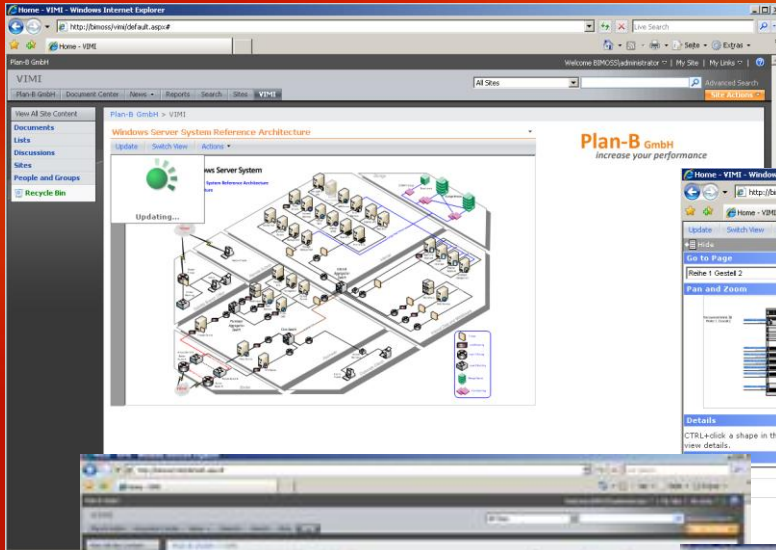

Microsoft Office Visio 2007 Connector

Add-in for Data Center Storage Management

Microsoft System Center...

Captures and aggregates enterprise data assets and optimizes the IT administrative task to monitor and control those assets. With the Microsoft® Office Visio® 2007 Connector, IT administrators can now visually represent status information by using Microsoft Office Excel® workbooks and Microsoft Windows® Management Instrumentation from servers, such as Microsoft System Center Operations Manager and Microsoft System Center Configuration Manager, on real-time dashboards.

*The Visio Connector for
Data Center Storage
Management is
now available at
the Microsoft Visio
Toolbox Web site.*

<http://www.visiotoolbox.com>

Visio-Datenquellen

Visio

Excel /
Access

MOSS /
WSS

Project-
Server

XML-Web
Services

Custom Views /
Data-Warehouse

BizTalk Server

SQL Server + Analysis Services

Windows Server

Plan-B

Visio Extensions for Sharepoint

Plan-B „VIMI“

DEMO

Lösungsarchitektur

Technologien:

- Sharepoint Feature
- AJAX
- .NET C# Webservice
-

DEMO

...Lösung funktioniert nicht nur mit Visio sondern z.B. auch mit Excel 2000-2007

Q & A

www.plan-b-gmbh.com