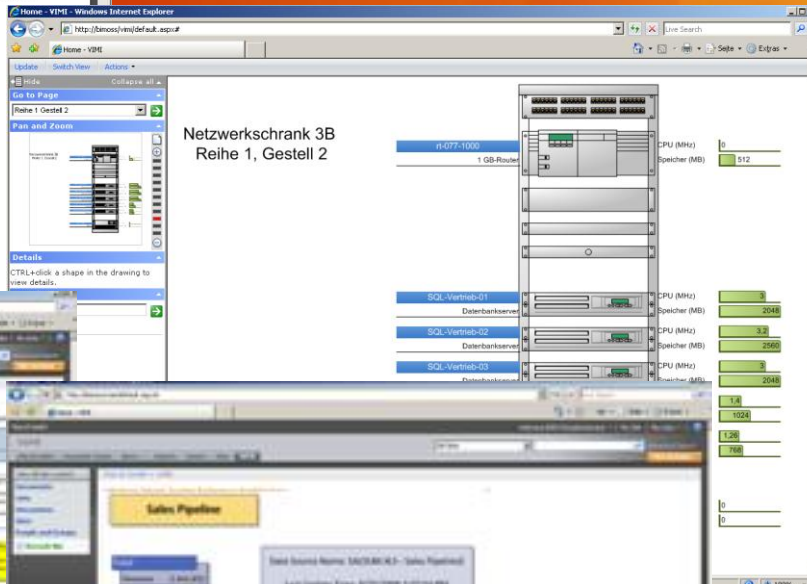

Microsoft Office Visio 2007 Connector

Add-in for Data Center Storage Management

Microsoft System Center...

Captures and aggregates enterprise data assets and optimizes the IT administrative task to monitor and control those assets. With the Microsoft® Office Visio® 2007 Connector, IT administrators can now visually represent status information by using Microsoft Office Excel® workbooks and Microsoft Windows® Management Instrumentation from servers, such as Microsoft System Center Operations Manager and Microsoft System Center Configuration Manager, on real-time dashboards.

*The Visio Connector for
Data Center Storage
Management is
now available at
the Microsoft Visio
Toolbox Web site.*

<http://www.visiotoolbox.com>

Visio-Datenquellen

Visio

Excel /
Access

MOSS /
WSS

Project-
Server

XML-Web
Services

Custom Views /
Data-Warehouse

BizTalk Server

SQL Server + Analysis Services

Windows Server

Plan-B

Visio Extensions for Sharepoint

Plan-B „VIMI“

DEMO

Lösungsarchitektur

Technologien:

- Sharepoint Feature
- AJAX
- .NET C# Webservice
-

DEMO

...Lösung funktioniert nicht nur mit Visio sondern z.B. auch mit Excel 2000-2007

Q & A

www.plan-b-gmbh.com