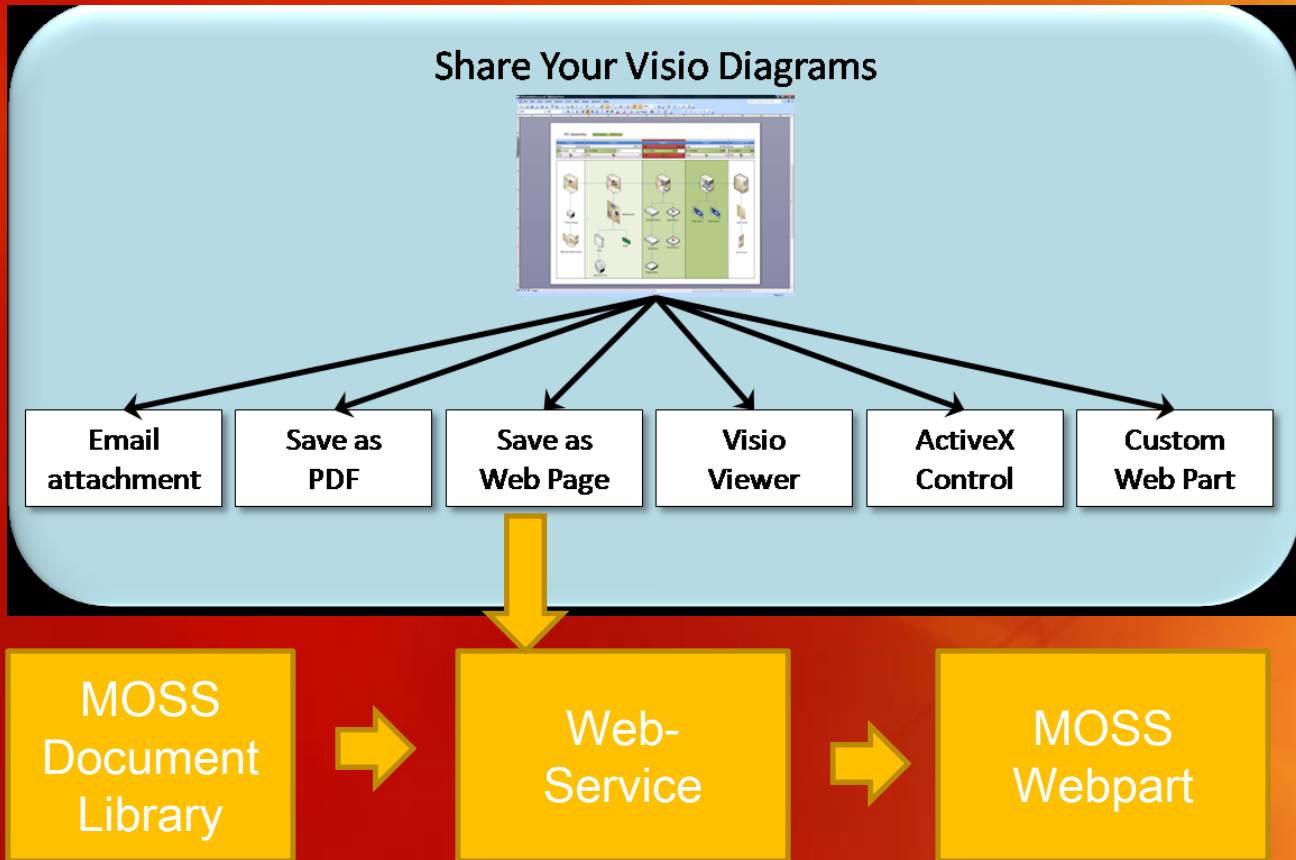

Microsoft Office Visio 2007 Connector

Add-in for Data Center Storage Management

Microsoft System Center...

Captures and aggregates enterprise data assets and optimizes the IT administrative task to monitor and control those assets. With the Microsoft® Office Visio® 2007 Connector, IT administrators can now visually represent status information by using Microsoft Office Excel® workbooks and Microsoft Windows® Management Instrumentation from servers, such as Microsoft System Center Operations Manager and Microsoft System Center Configuration Manager, on real-time dashboards.

*The Visio Connector for
Data Center Storage
Management is
now available at
the Microsoft Visio
Toolbox Web site.*

<http://www.visiotoolbox.com>

Visio-Datenquellen

Visio

Excel /
Access

MOSS /
WSS

Project-
Server

XML-Web
Services

Custom Views /
Data-Warehouse

BizTalk Server

SQL Server + Analysis Services

Windows Server

Plan-B

Visio Extensions for Sharepoint

Plan-B „VIMI“

DEMO

Lösungsarchitektur

Technologien:

- Sharepoint Feature
- AJAX
- .NET C# Webservice
-

DEMO

...Lösung funktioniert nicht nur mit Visio sondern z.B. auch mit Excel 2000-2007

Q & A

www.plan-b-gmbh.com