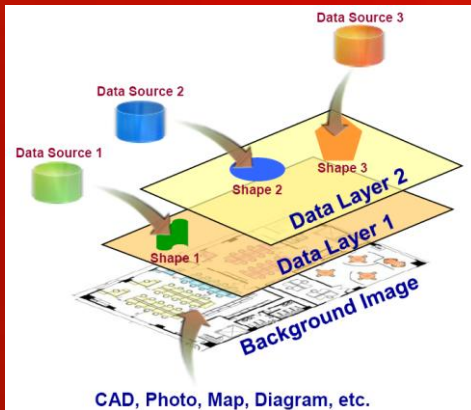

Contextual Data Visualization

Wann ist welches Tool sinnvoll?

Structured
Visualization

Microsoft
SQL Server 2005
Reporting Services

Microsoft
Office PerformancePoint
Server 2007

Contextual
Visualization

Microsoft
Microsoft® Virtual Earth™

Agenda

- **Datenvisualisierung mit Visio 2007**
- **Plan-B Visio Extensions for Sharepoint**
- **Zusammenfassung**

Microsoft Visio 2007

...DAS Enterprise-Tool zur Datenvisualisierung!

DEMO

Business Case:
Visualisierung von Verkaufsdaten

Business Case:
Produktionsüberwachung / Cockpit

Visio-Datenquellen

Microsoft Office Visio 2007 Connector

Add-in for Microsoft System Center Operations Manager 2007

Microsoft Office Visio 2007 Connector

Add-in for Microsoft System Center Configuration Manager 2007

Microsoft Office Visio 2007 Connector

Add-in for Data Center Storage Management

Microsoft System Center...

Captures and aggregates enterprise data assets and optimizes the IT administrative task to monitor and control those assets. With the Microsoft® Office Visio® 2007 Connector, IT administrators can now visually represent status information by using Microsoft Office Excel® workbooks and Microsoft Windows® Management Instrumentation from servers, such as Microsoft System Center Operations Manager and Microsoft System Center Configuration Manager, on real-time dashboards.